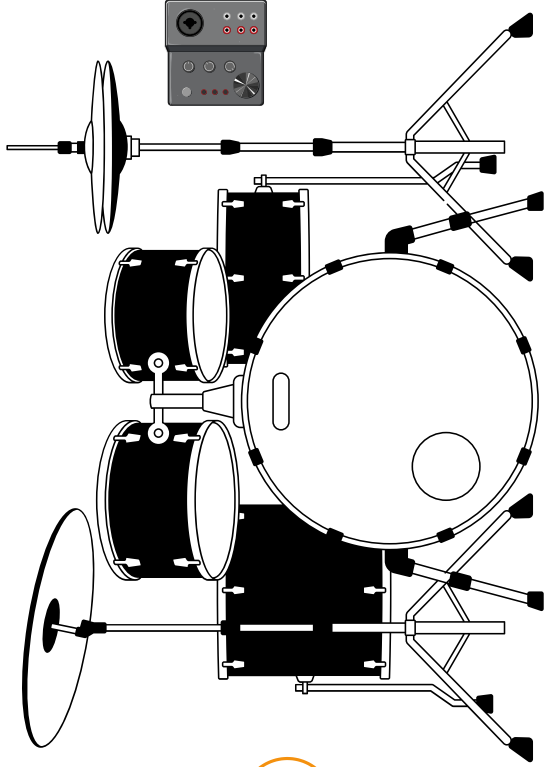

SCHEDA TECNICA

LOGISTICAL INFORMATION :

The band consists of 6 elements (BAND + STAFF).

Band:

- male voice + guitar
- female voice + consolle
- drums
- bass

STAFF:

- Photographer/Videomaker
- Artist director

CHANNEL LIST SOUNDCRAFT Ui24R:

- 1 BackingTrack L
- 2 BackingTrack R
- 3 Male Voice
- 4 Female Voice
- 5 Backing vocals 2
- 6
- 7 Bass
- 8 Click
- 9 Backing vocals 1
- 10 Guitar
- 11 Kick
- 12 Snare
- 13 Tom
- 14 Floor Tom
- 15 Over R (HH)
- 16 Over L (RD)
- 17
- 18
- 19 Talkback drummer
- 20 Talkback

AMPLI

DRUMS

**MIXER
SOUNDCRAFT
Ui24R**

**GUITAR
PEDALBOARD
- VOICE**

**VOICE
CONSOLE**

**BASS
PEDALBOARD**